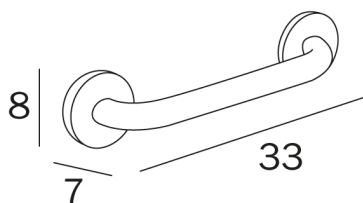

COD A1490M

Grab-bar

**TECHNICAL
DESIGN**

FINISHES

NS Brushed stainless steel AISI 304

TECHNOLOGIES